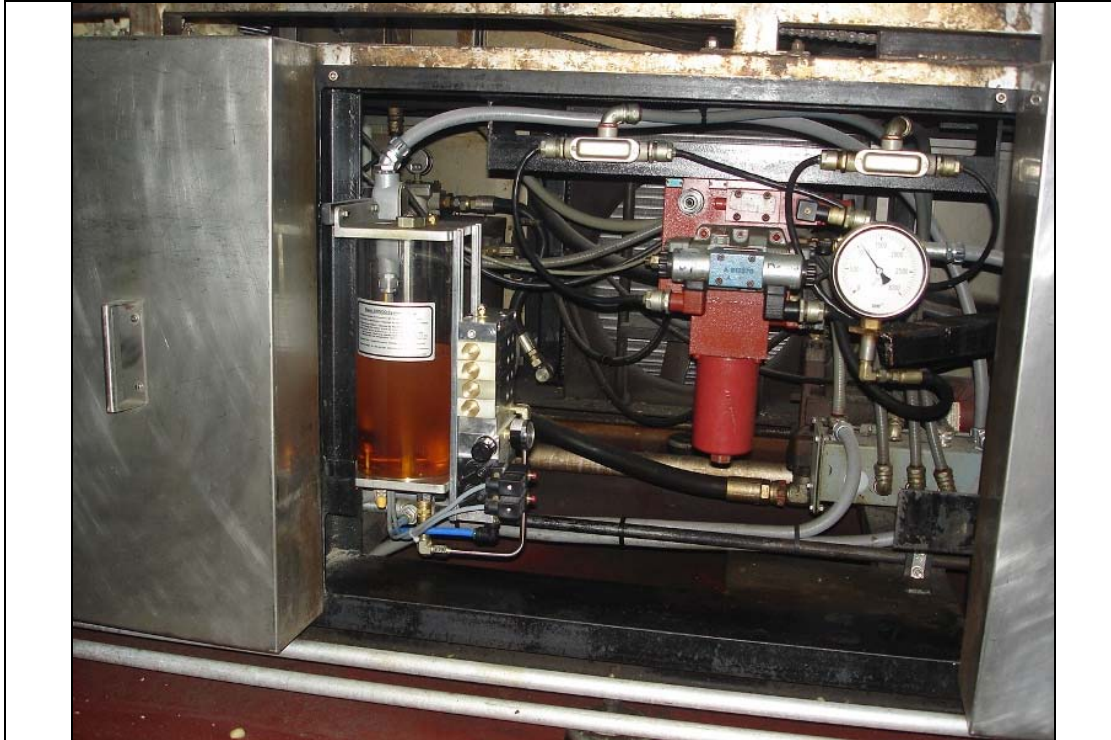

**6 POSITIONS
PRECISE AUTOMATED LUBRICATION APPLICATOR
FOR TORTILLA OVEN CHAINS**

*Estimated Lubrication consumption per year 1 (one) 55 gallon drum

APPLICATOR BODY MOUNTED ON SIDE OF OVEN

THREE TIERS: BURNERS LEFT SIDE/ NOZZLES MOUNTED RIGHT SIDE